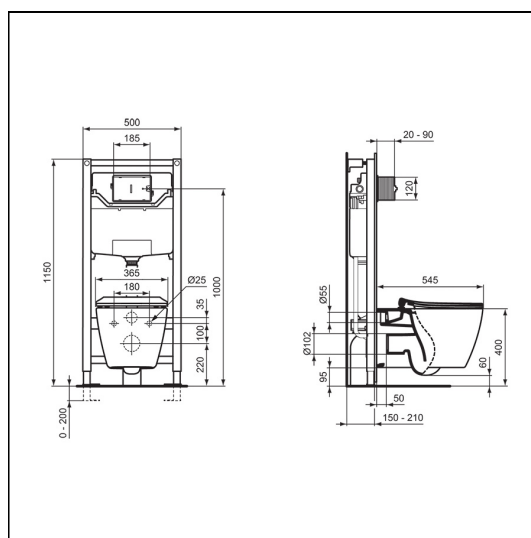

- **R0158** ProSys electronic conversion kit for proximity actuated flushplates (Altes & Symfo) (120 depth frames and cisterns only)
- **E2125** Conceala 2 concealed cistern universal height, side inlet cistern - pneumatic dual flush valve - no flushplate - 6/4 litre flush
- **S3643** Conceala 2 4.5/3 or 4/2.6 litre cistern, dual flush valve, side supply, internal overflow, alternative height plastic flushbends, no flushplate/button
- **E7725** Concept toilet seat and cover, slim
- **E7917** Concept toilet seat and cover, slow close
- **E7918** Concept toilet seat and cover
- **E4437** Contemporary flush plate, dual flush for Conceala 2 cisterns
- **E4465** Karisma flush plate, dual flush, branded for Conceala 2 cisterns
- **S4498** Finger push button, dual flush, small
- **R0116** Oleas P1 pneumatic dual flushplate Ideal Standard - white
- **R0121** Oleas M2 mechanical dual flushplate Ideal Standard - white
- **R0119** Oleas P2 pneumatic dual flushplate Ideal Standard - white
- **R0123** Oleas M3 mechanical dual flushplate Ideal Standard - white
- **R0124** Oleas P3 pneumatic dual flushplate Ideal Standard - white
- **R0110** Solea P2 pneumatic dual flushplate Ideal Standard - white
- **R0130** Altes NT1 electronic (proximity) ceramic dual flushplate Ideal Standard - white
- **R0129** Symfo NT1 electronic (proximity) glass dual flushplate Ideal Standard - white
- **P0109** Septa Pro XS pneumatic push button no logo - chrome
- **R0184** Septa Pro XS pneumatic push button, no logo
- **R0100** ProSys half frame for wall hung WC pans (no cistern)
- **R0313** ProSys 1150mm height, pneumatic wall hung WC frame, 120 depth, front actuation
- **R0314** ProSys 1150mm height, freestanding mechanical wall hung WC frame, 120 depth, front actuation
- **S4300** Panekta outlet connector to convert horizontal outlet wcs to S or turned P trap
- **S4305** Panekta outlet connector to convert horizontal outlet wcs to P trap
- **E0060** Support frame with bolts for wall mounted toilet bowls

ACCREDITATIONS

E2125(67)

S3643(67)

FEATURES